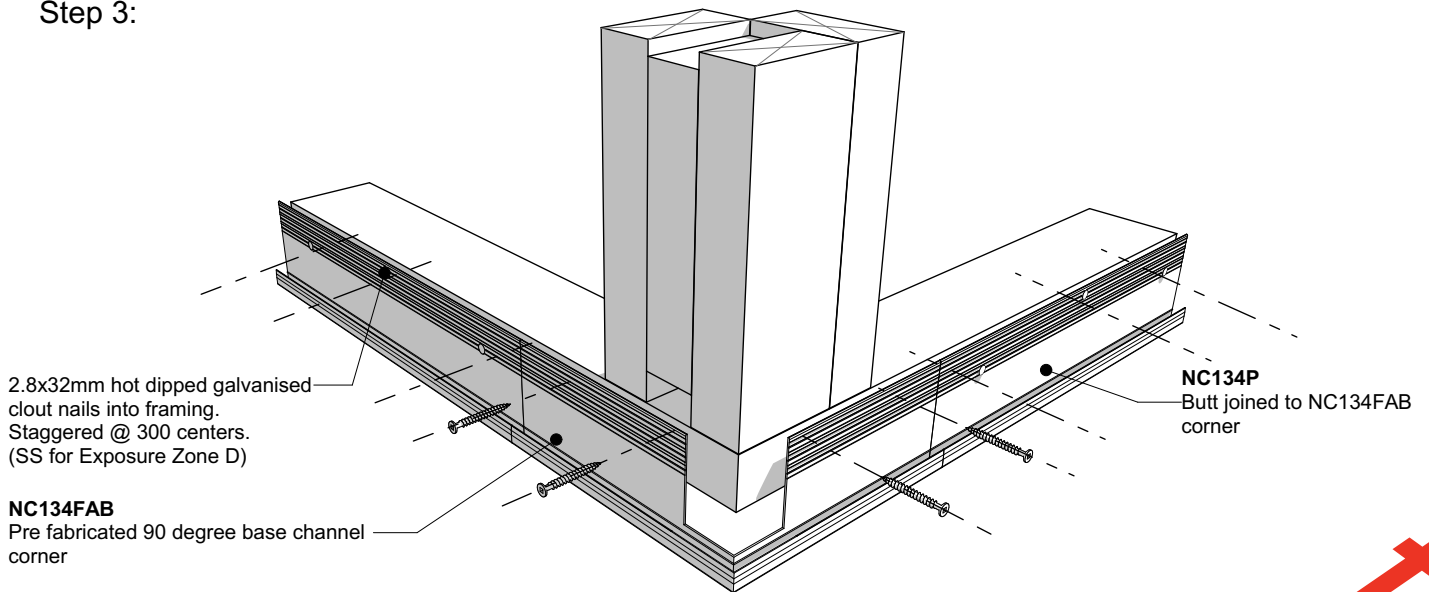

Step 1:

Step 2:

Step 3:

Nu-Wall cladding vertical direct fix  
Pre-Fabricated 90 deg base channel corner

NW-VDF-005.01

Drawn by: Nu-Wall Date: 9/05/2022

Checked by: RL, GT Scale: NTS

© 2021 copyright in this document is the property of Nu-Wall Aluminium Cladding Limited. All rights reserved. Nu-Wall is a registered trademark of Aluminium Product Brands NZ Limited