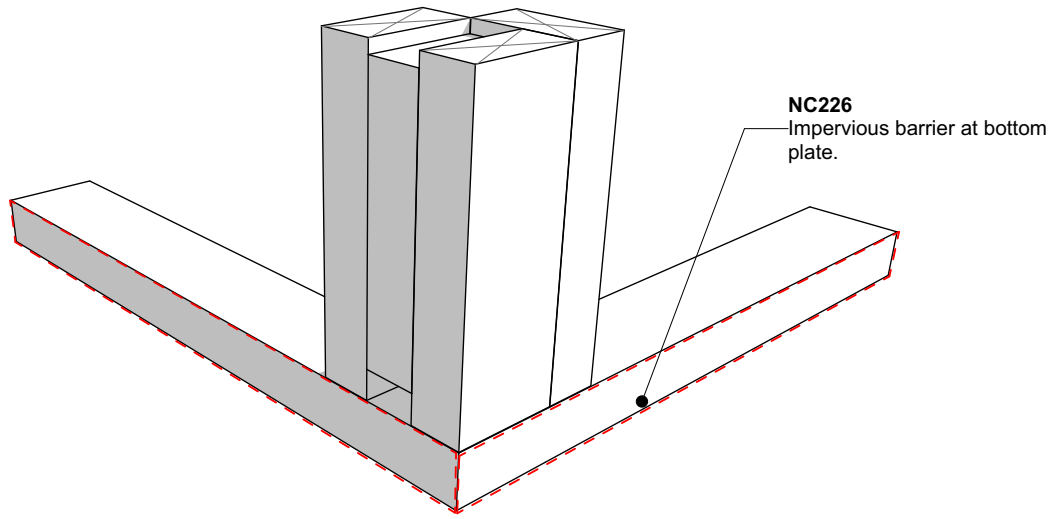

Step 1:

Step 2:

Step 3:

Nu-Wall cladding vertical direct fix  
Pre-Fabricated 90 deg base channel corner

NW-VDF-005.01

Drawn by: Nu-Wall Date: 9/05/2022

Checked by: RL, GT Scale: NTS

© 2021 copyright in this document is the property of Nu-Wall Aluminium Cladding Limited. All rights reserved. Nu-Wall is a registered trademark of Aluminium Product Brands NZ Limited