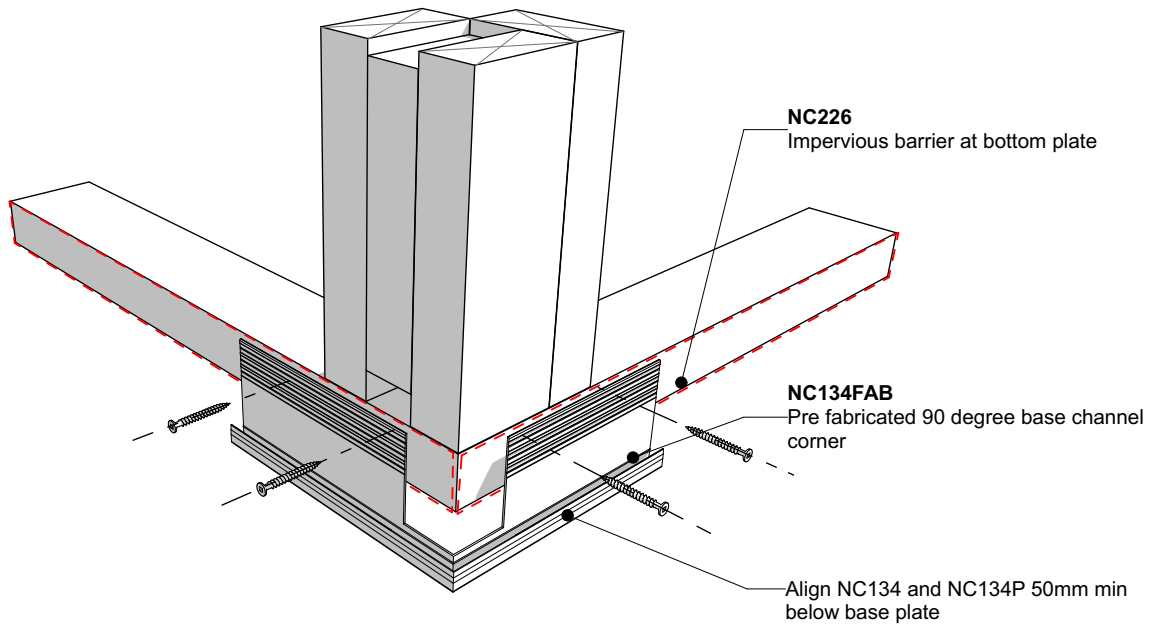

Step 1:

Step 2:

Step 3:

Nu-Wall cladding vertical direct fix  
Pre-Fabricated 90 deg base channel corner

NW-VDF-005.01

Drawn by: Nu-Wall Date: 9/05/2022

Checked by: RL, GT Scale: NTS

© 2021 copyright in this document is the property of Nu-Wall Aluminium Cladding Limited. All rights reserved. Nu-Wall is a registered trademark of Aluminium Product Brands NZ Limited