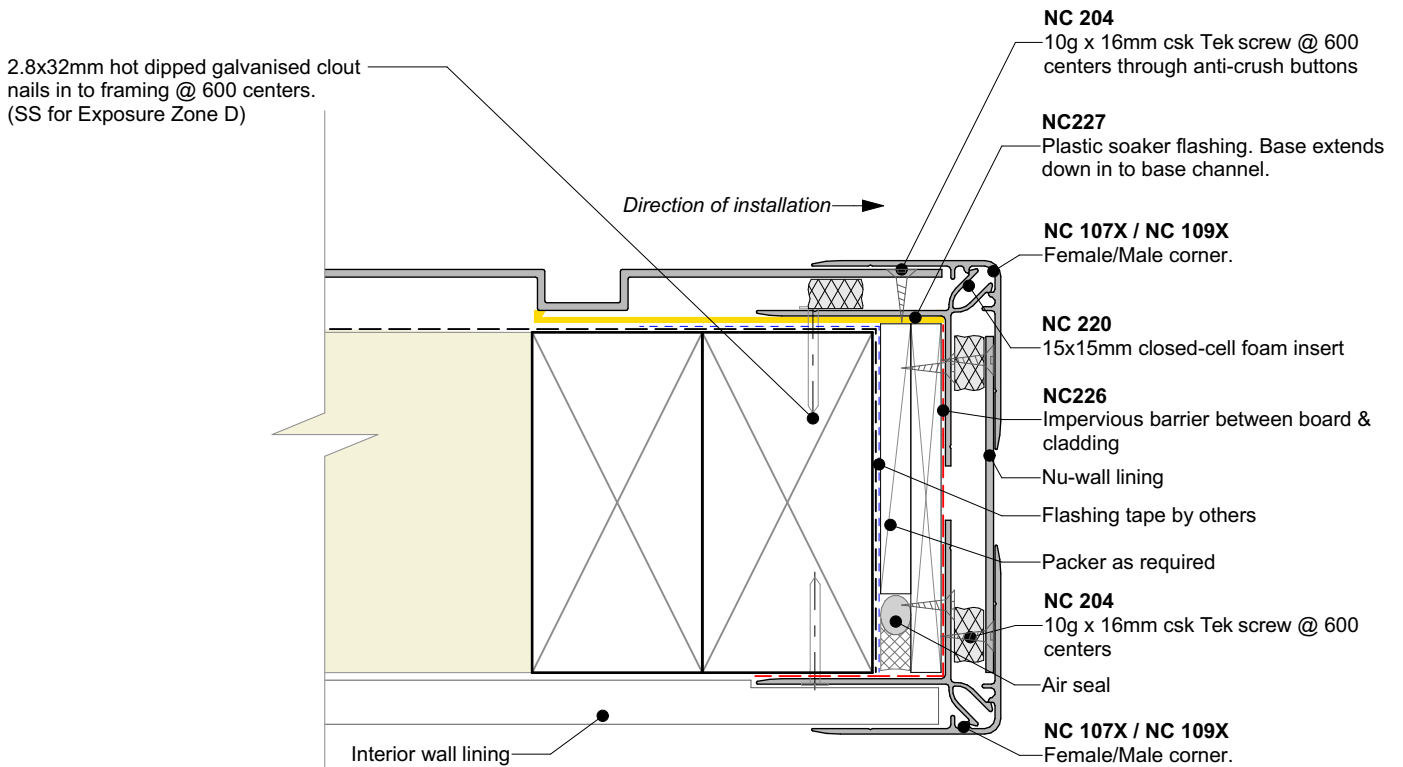

GARAGE DOOR HEAD (Nu-Wall reveal)

GARAGE DOOR JAMB (Nu-Wall reveal)

Nu-Wall cladding vertical direct fix
 Typical garage door head - jamb (Nu-Wall Reveal Profile)

NW-VDF-026b.01

| | |
|--------------------|-----------------|
| Drawn by: Nu-Wall | Date: 9/05/2022 |
| Checked by: RL, GT | Scale: 1:2 @ A4 |