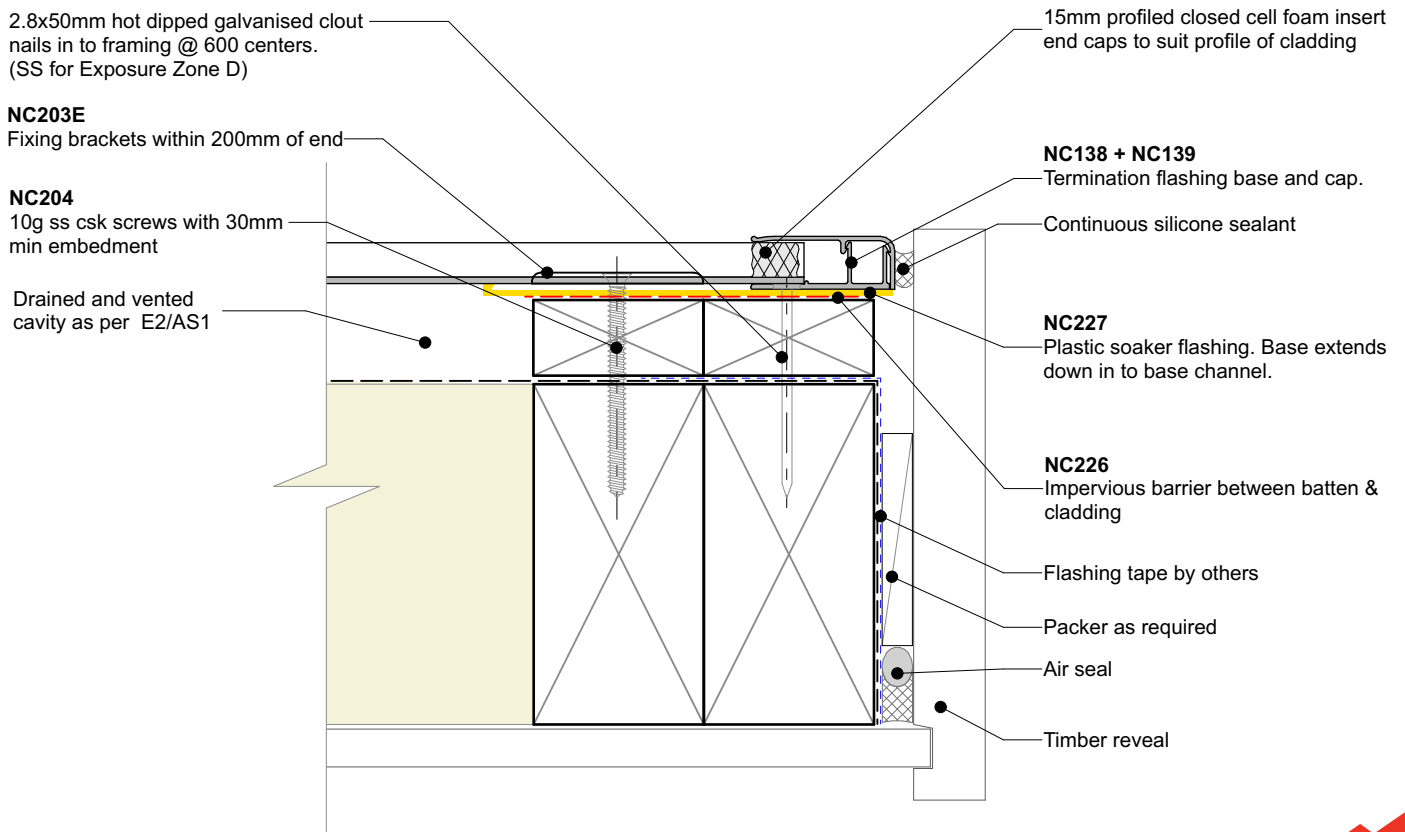

GARAGE DOOR HEAD (Timber reveal)

GARAGE DOOR JAMB (Timber reveal)

Nu-Wall cladding horizontal on cavity  
 Typical garage door head and jamb (Timber reveal)

NW-HOC-031.02

Drawn by: Nu-Wall	Date: 20/9/22
Checked by: RL, GT	Scale: 1:2 @ A4