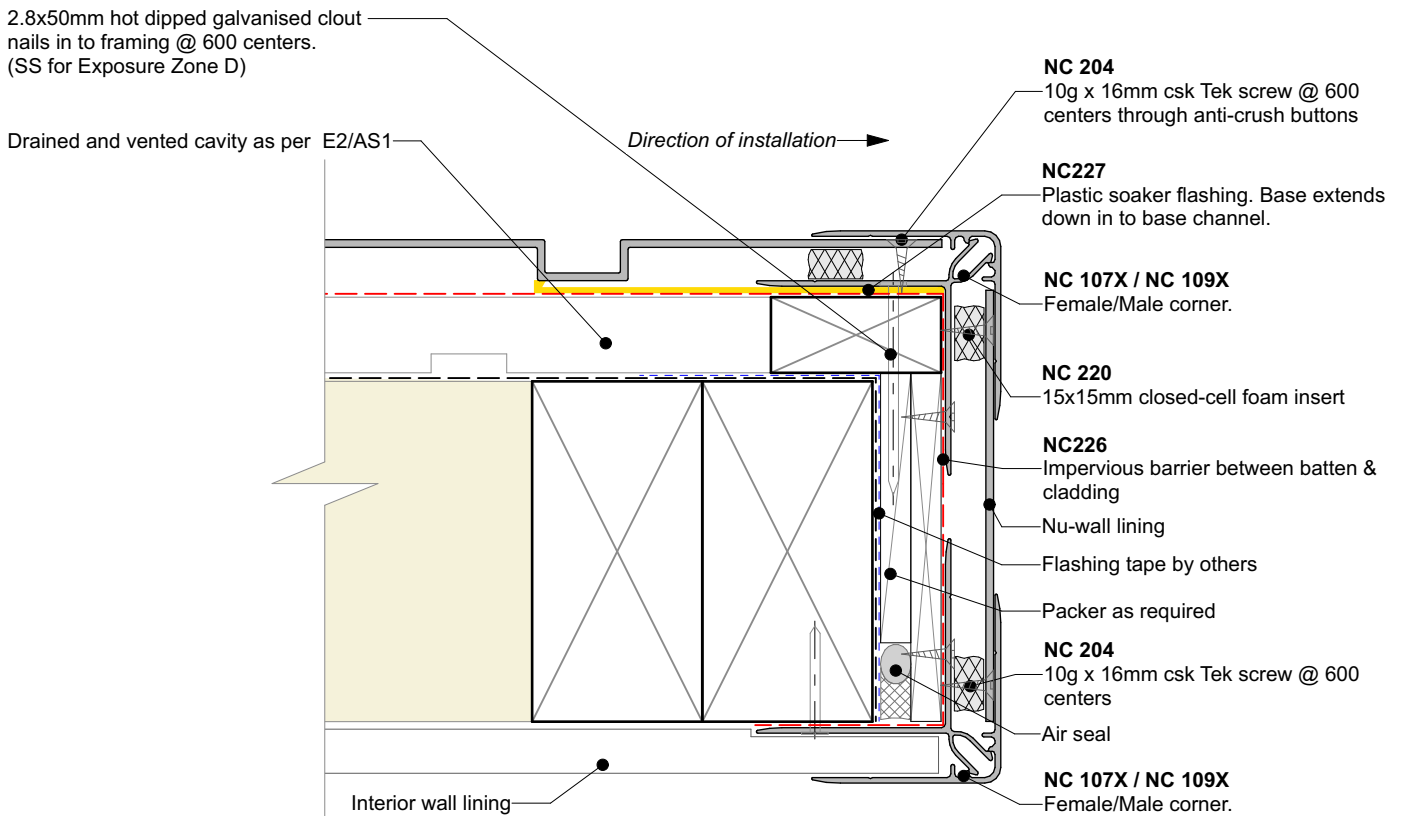

GARAGE DOOR HEAD (Nu-Wall reveal)

GARAGE DOOR JAMB (Nu-Wall reveal)

Nu-Wall cladding vertical on cavity
Typical garage door head and jamb (Nu-Wall Reveal Profile)

NW-VOC-032b.02

Drawn by: Nu-Wall	Date: 21/9/22
Checked by: RL, GT	Scale: 1:2 @ A4