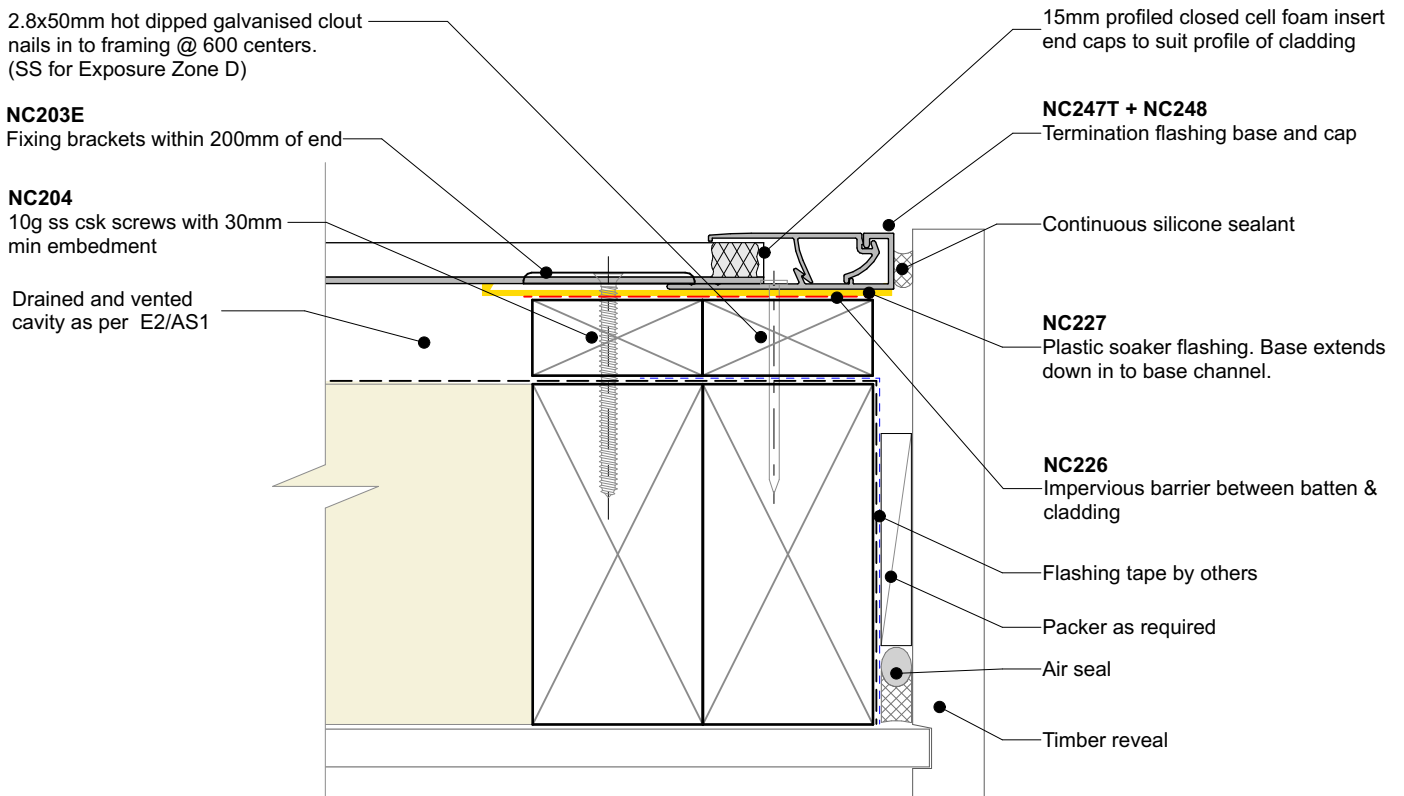

GARAGE DOOR HEAD (Timber reveal)

GARAGE DOOR JAMB (Timber reveal)

Nu-Wall cladding horizontal on cavity
 Typical garage door head and jamb (Timber reveal)

NW-HOC-031.03

Drawn by: Nu-Wall	Date: 19/9/2024
Checked by: RL, GT	Scale: 1:2 @ A4