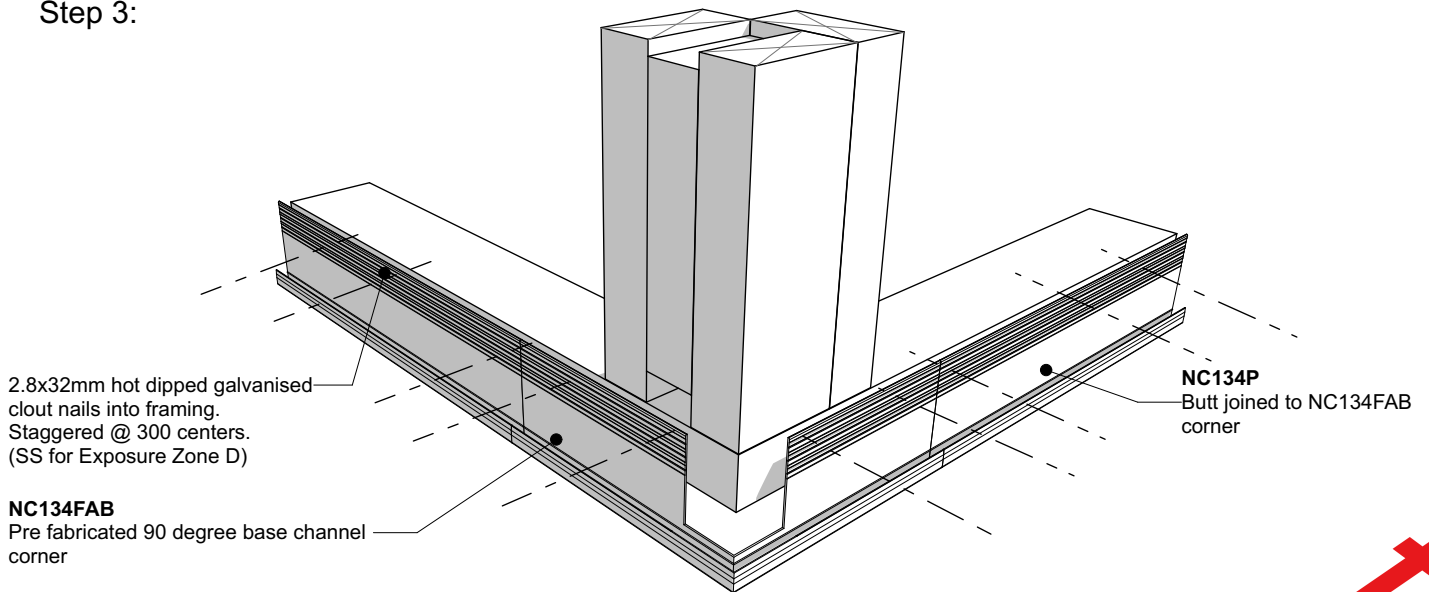

Step 1:

Step 2:

Step 3:

Nu-Wall cladding vertical direct fix
Pre-Fabricated 90 deg base channel corner

NW-VDF-005.02

Drawn by: Nu-Wall Date: 19/9/2024

Checked by: RL, GT Scale: NTS

© 2021 copyright in this document is the property of Nu-Wall Aluminium Cladding Limited. All rights reserved. Nu-Wall is a registered trademark of Aluminium Product Brands NZ Limited