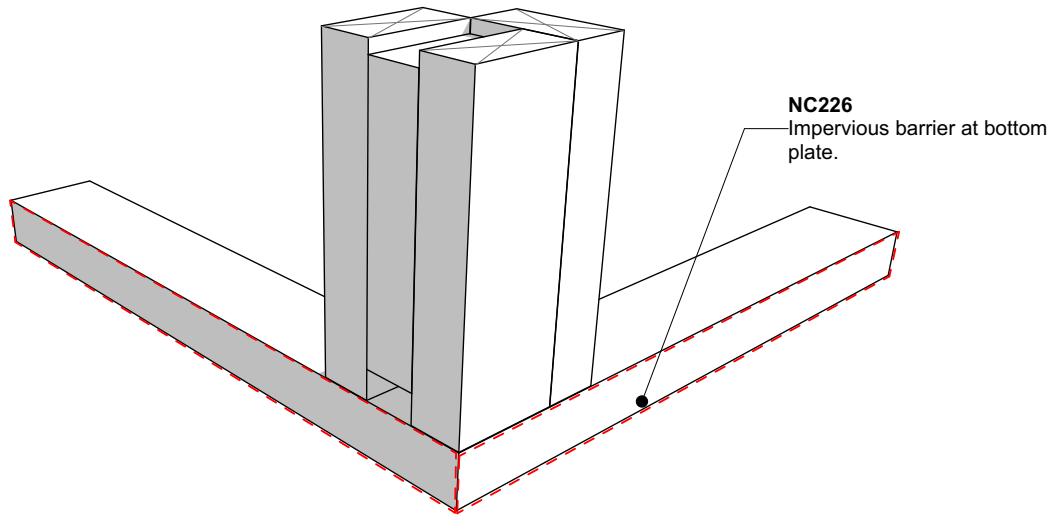

Step 1:

Step 2:

Step 3:

Nu-Wall cladding vertical direct fix
Pre-Fabricated 90 deg base channel corner

NW-VDF-005.02

Drawn by: Nu-Wall Date: 19/9/2024

Checked by: RL, GT Scale: NTS

© 2021 copyright in this document is the property of Nu-Wall Aluminium Cladding Limited. All rights reserved. Nu-Wall is a registered trademark of Aluminium Product Brands NZ Limited