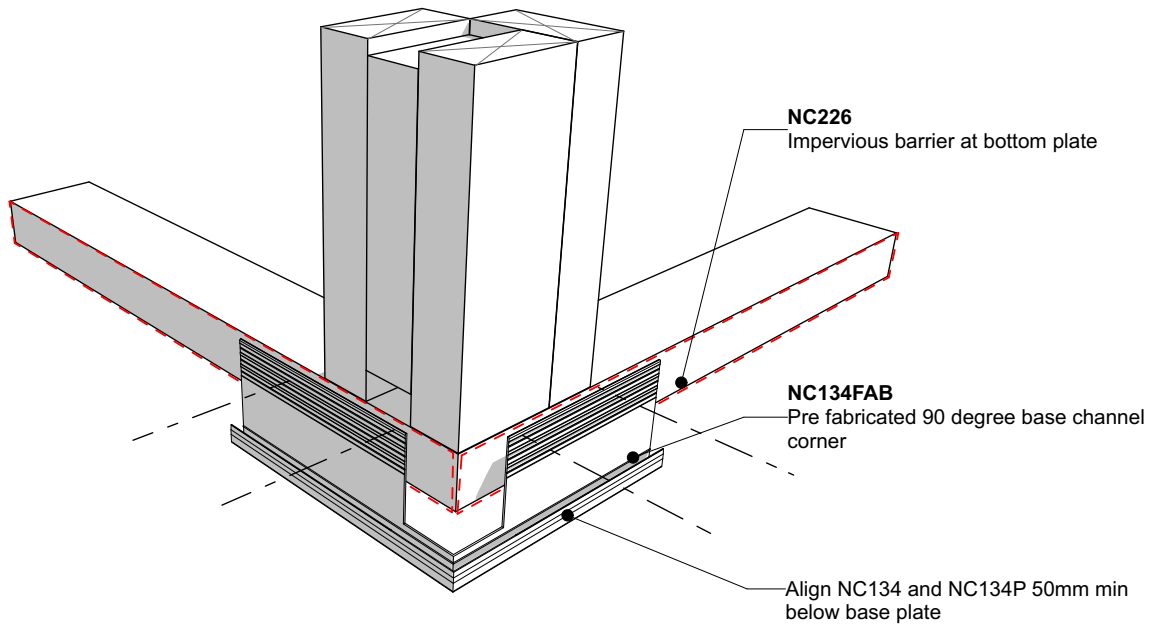

Step 1:

Step 2:

Step 3:

Nu-Wall cladding vertical direct fix
Pre-Fabricated 90 deg base channel corner

NW-VDF-005.02

Drawn by: Nu-Wall Date: 19/9/2024

Checked by: RL, GT Scale: NTS

© 2021 copyright in this document is the property of Nu-Wall Aluminium Cladding Limited. All rights reserved. Nu-Wall is a registered trademark of Aluminium Product Brands NZ Limited