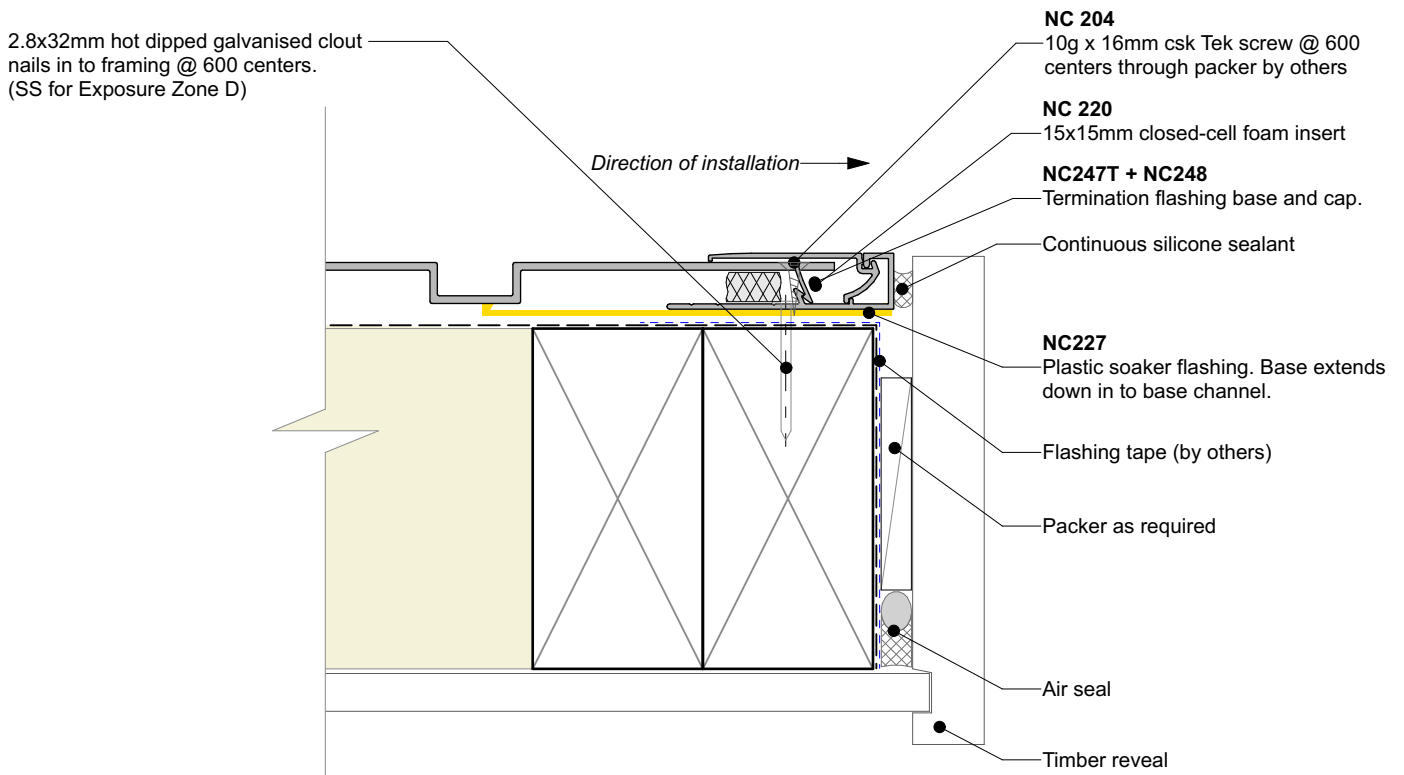

**GARAGE DOOR HEAD (Timber reveal)**

**GARAGE DOOR JAMB (Timber reveal)**

Nu-Wall cladding vertical direct fix  
 Typical garage door head - jamb (Timber reveal)

NW-VDF-026.03

Drawn by: Nu-Wall	Date: 19/9/2024
Checked by: RL, GT	Scale: 1:2 @ A4